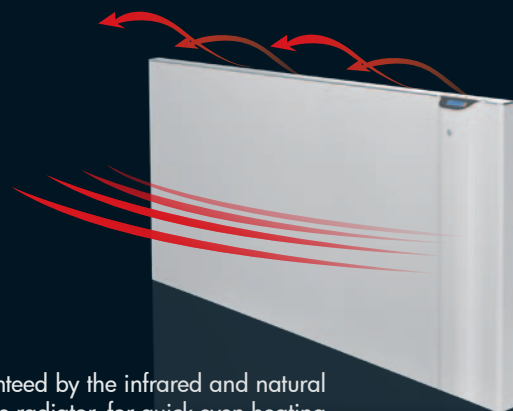

Heating Style

Comfort and wellbeing guaranteed by the infrared and natural convection systems built into the radiator, for quick even heating of spaces, as well as a sensation of warmth beyond compare, that is long-lasting, pleasing, and embracing.

The temperature control system optimises the radiator's consumption as the heating level set is approached, which allows maximum energy saving.

Comfort and wellbeing guaranteed by the infrared and natural convection systems built into the radiator, for quick even heating of spaces, as well as a sensation of warmth beyond compare, that is long-lasting, pleasing, and embracing.